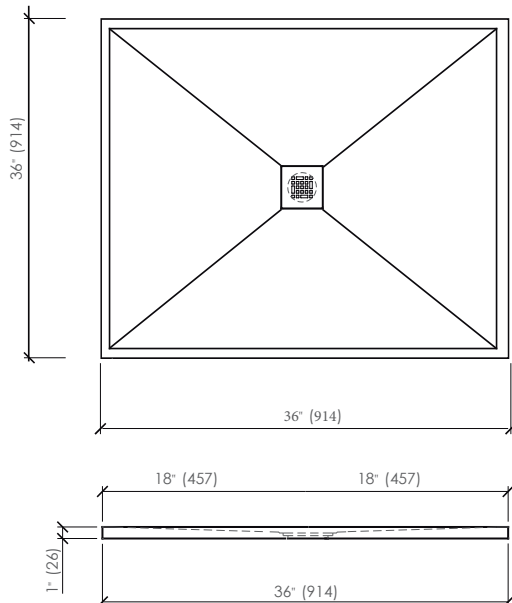

Pekaia

by MrMarble

CBSF3636

DIMENSIONS AND WEIGHT

Length	36" (914 mm)
Width	36" (914 mm)
Height	1" (26 mm)
Weight	62 lb (27.6 kg)

Cubetto

Shower Floors

MATERIAL

- Shower FLOOR.
- Drain cover: brushed, Stainless, White & Black - 5" x 5"
- Tile flange - Integrated, attached where specified
- ADD - L-Threshold or 'U' Threshold 2" x 3-1/2"
- Installation instructions and owner's manual.