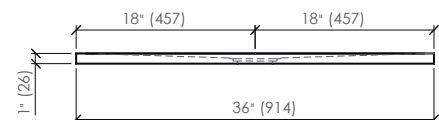

Pekaia

by MrMarble

CBSF6036

DIMENSIONS AND WEIGHT

Length	60" (1524 mm)
Width	36" (914 mm)
Height	1" (26 mm)
Weight	130.9 lb (59.4 kg)

Cubetto

Shower Floors

MATERIAL

- Shower FLOOR.
- Drain cover. brushed, Stainless, White & Black - 5" x 5"
- Tile flange - Integrated, attached where specified
- ADD - L-Threshold or 'U' Threshold 2" x 3-1/2"
- Installation instructions.

RECOMMENDED DRAINS (not included)

For 2" drain connection:

- Sioux Chief: 825-2 - PVC
- Oatey: 42049 - PVC
- Oatey: 42150 - BRASS
- Eastman: 15303 - PVC

FEATURES

- Light Texture slate - Matte Finish.
- Bacteria and fungi resistant.
- Floor can be cut on-site to accommodate room's architecture and measurements.
- Installation above floor or flush with the floor.
- Totally flat at the bottom.
- 100% waterproof, no membrane required.
- Easy installation using silicone/caulk or polyurethane adhesive.
- Install on LEVEL Concrete Slab & Wood construction surfaces