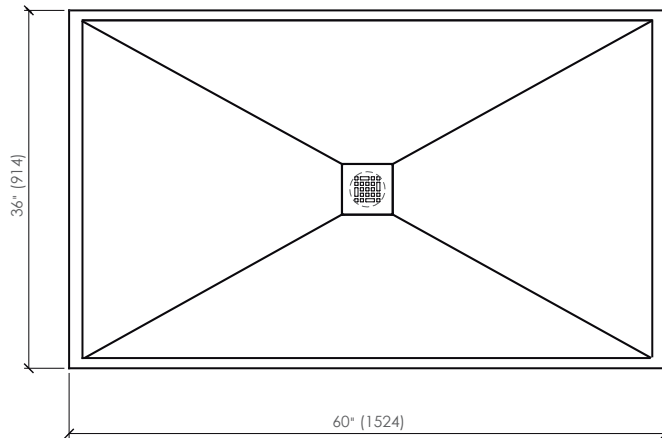

Pekaia

by MrMarble

CBSF6036

DIMENSIONS AND WEIGHT

Length	60" (1524 mm)
Width	36" (914 mm)
Height	1" (26 mm)
Weight	130.9 lb (59.4 kg)

Cubetto

Shower Floors

MATERIAL

- Shower FLOOR.
- Drain cover. brushed, Stainless, White & Black - 5" x 5"
- Tile flange - Integrated, attached where specified
- ADD - L-Threshold or 'U' Threshold 2" x 3-1/2"
- Installation instructions.