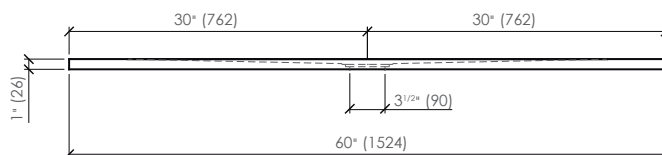

Pekaia

by MrMarble

CBSF6036

DIMENSIONS AND WEIGHT

Length	60" (1524 mm)
Width	36" (914 mm)
Height	1" (26 mm)
Weight	130.9 lb (59.4 kg)

Cubetto

Shower Floors

MATERIAL

- Shower FLOOR.
- Drain cover. brushed, Stainless, White & Black - 5" x 5"
- Tile flange - Integrated, attached where specified
- ADD - L-Threshold or 'U' Threshold 2" x 3-1/2"
- Installation instructions.